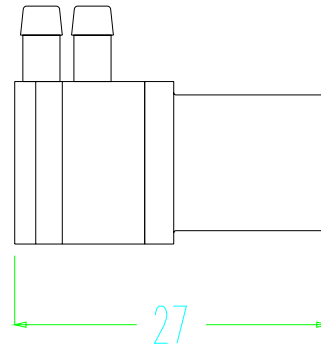

Connectors suit 2.4mm (3/32") bore tubing

Blue LED (flashing)

Demo Version