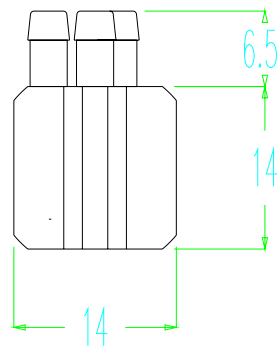

Connectors suit 2.4mm (3/32") bore tubing

Blue LED (flashing)

Demo Version