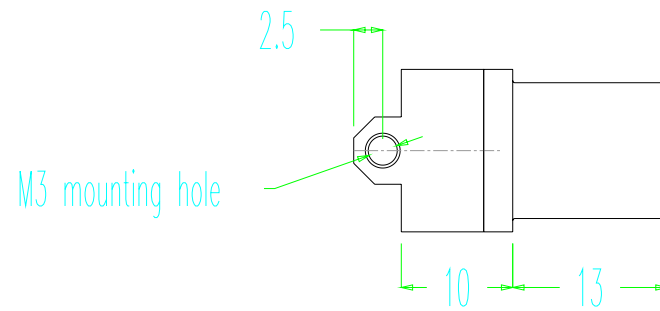

Connectors suit 2.4mm (3/32") bore tubing

Blue LED (flashing)

Demo Version