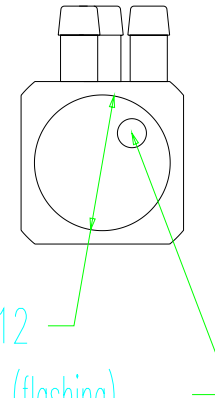

Connectors suit 2.4mm (3/32") bore tubing

Blue LED (flashing)

Demo Version