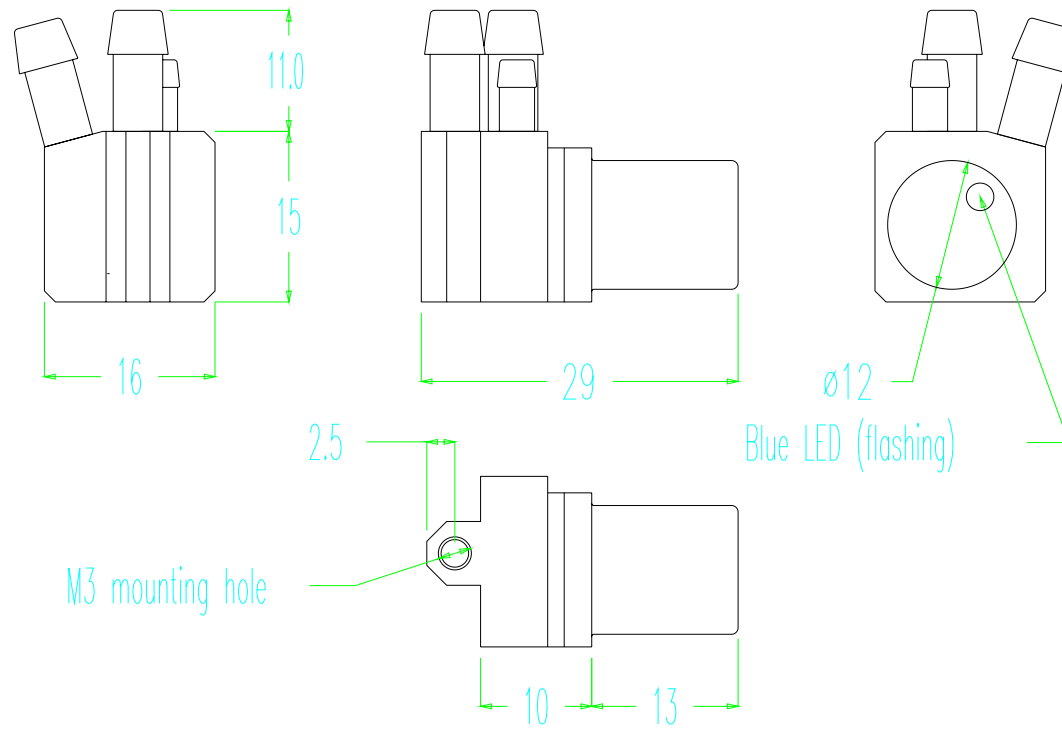

Connectors suit 3.2mm (1/8") bore tubing

Demo Version